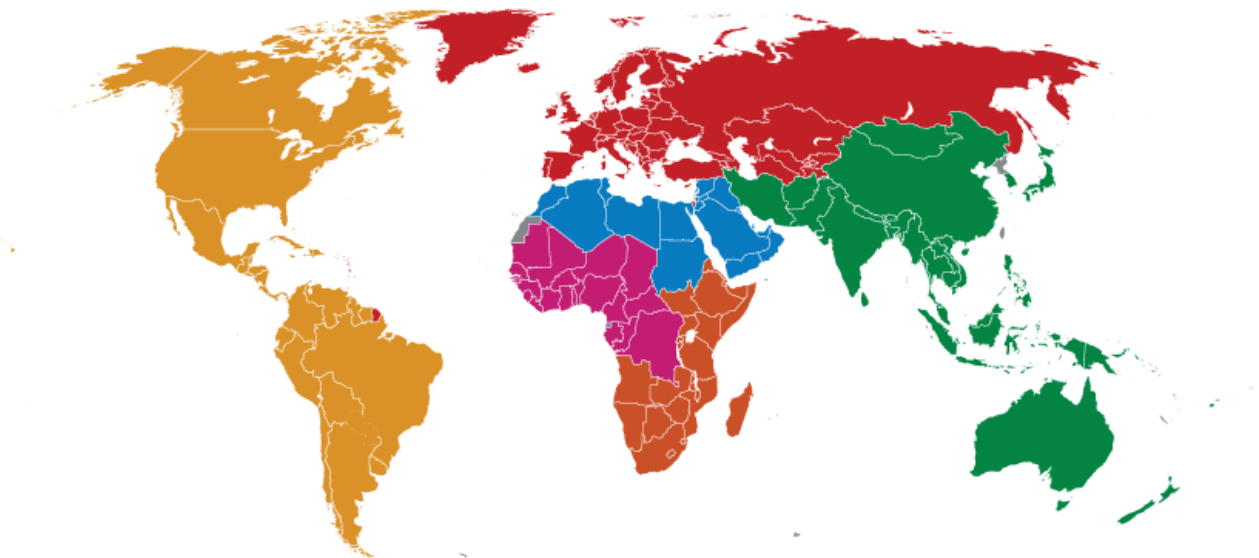

WORLD CUSTOMS ORGANIZATION

WORLD CUSTOMS ORGANIZATION

- 183 Members -

South America, North America, Central America and the Caribbean

NAME OF MEMBER	DATE OF MEMBERSHIP
Antigua and Barbuda	2017-04-10
Argentina	1968-07-01
Bahamas	1974-08-16
Barbados	1999-01-07
Belize	2008-04-22
Bermuda	1990-07-01
Bolivia	1997-08-14
Brazil	1981-01-19
Canada	1971-10-12
Chile	1966-07-01
Colombia	1993-07-11
Costa Rica	2001-08-29
Cuba	1988-07-01
Curaçao	1988-07-11
Dominican Republic	2004-07-28
Ecuador	1997-12-16
El Salvador	2005-07-07
Guatemala	1985-02-22
Guyana	1976-07-29
Haiti	1958-01-31
Honduras	2005-12-08
Jamaica	1963-03-29
Mexico	1988-02-08
Nicaragua	1998-09-24
Panama	1996-03-08
Paraguay	1969-10-03
Peru	1970-01-27
Saint Lucia	2005-05-12
Suriname	2018-11-26
Trinidad and Tobago	1973-10-15
United States	1970-11-05
Uruguay	1977-09-16
Venezuela	1996-07-01

Luxembourg	1953-01-23
Malta	1968-07-06
Moldova	1994-10-28
Montenegro	2006-10-24
Netherlands	1953-01-23
Norway	1951-08-06
North Macedonia	1994-07-01
Poland	1974-07-17
Portugal	1953-01-26
Romania	1969-01-15
Russian Federation	1991-07-08
Serbia	2001-03-27
Slovakia	1993-01-01
Slovenia	1992-09-07
Spain	1952-07-13
Sweden	1952-10-17
Switzerland	1952-12-19
Tajikistan	1997-07-01
Turkey	1951-06-06
Turkmenistan	1993-05-17
Ukraine	1992-06-26
United Kingdom	1952-09-12
Uzbekistan	1992-07-28

North of Africa, Near and Middle East

NAME OF MEMBER	DATE OF MEMBERSHIP
Algeria	1966-12-19
Bahrain	2001-04-18
Egypt	1956-10-26
Iraq	1990-06-06
Jordan	1964-01-01
Kuwait	1993-10-04
Lebanon	1960-05-20
Libya	1983-01-11
Morocco	1968-07-01
Oman	2000-09-11
Palestine	2015-03-24
Qatar	1992-05-04
Saudi Arabia	1973-05-08
Sudan	1960-06-08
Syrian Arab Republic	1959-11-19
Tunisia	1966-07-20
United Arab Emirates	1979-02-07
Yemen	1993-07-01