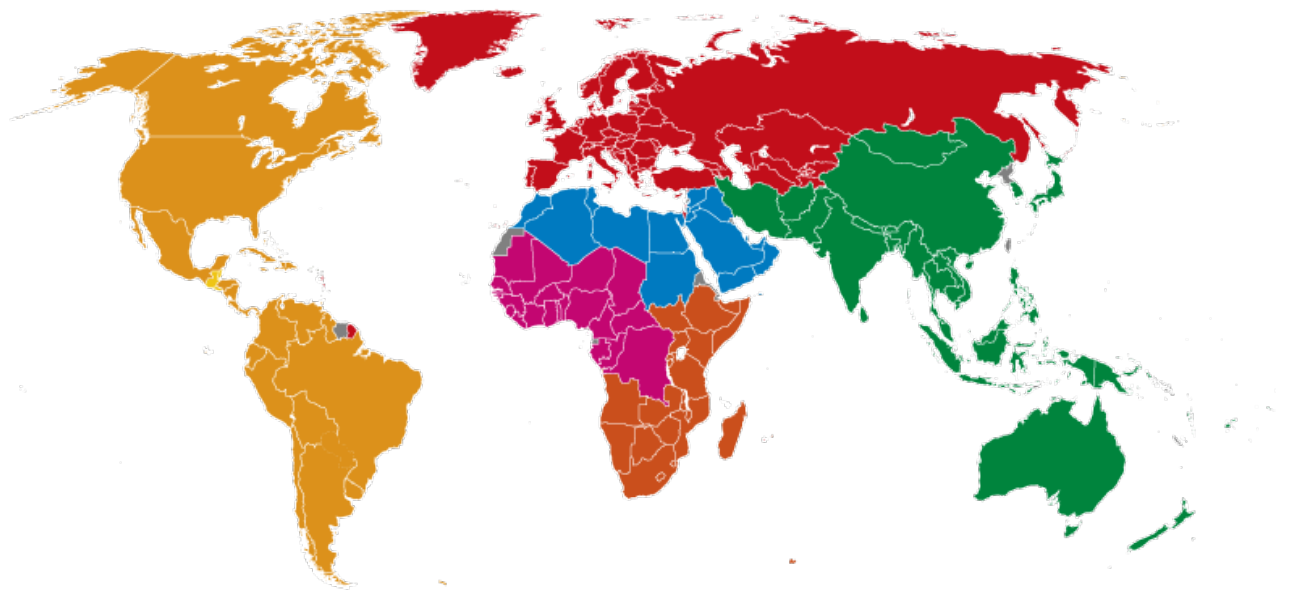

WORLD CUSTOMS ORGANIZATION

WORLD CUSTOMS ORGANIZATION

- 182 Members -

- | | |
|--|--|
|  South America, North America, Central America and the Caribbean |  North of Africa, Near and Middle East |
|  Europe |  West and Central Africa |
|  Far East, South and South East Asia, Australasia and the Pacific Islands |  East and Southern Africa |

South America, North America, Central America and the Caribbean

NAME OF MEMBER	DATE OF MEMBERSHIP
Antigua and Barbuda	2017-04-10
Argentina	1968-07-01
Bahamas	1974-08-16
Barbados	1999-01-07
Belize	2008-04-22
Bermuda	1990-07-01
Bolivia	1997-08-14
Brazil	1981-01-19
Canada	1971-10-12
Chile	1966-07-01
Colombia	1993-07-11
Costa Rica	2001-08-29
Cuba	1988-07-01
Curaçao	1988-07-11
Dominican Republic	2004-07-28
Ecuador	1997-12-16
El Salvador	2005-07-07
Guatemala	1985-02-22
Guyana	1976-07-29
Haiti	1958-01-31
Honduras	2005-12-08
Jamaica	1963-03-29
Mexico	1988-02-08
Nicaragua	1998-09-24
Panama	1996-03-08
Paraguay	1969-10-03
Peru	1970-01-27
Saint Lucia	2005-05-12
Trinidad and Tobago	1973-10-15
United States	1970-11-05
Uruguay	1977-09-16
Venezuela	1996-07-01

Far East, South and South East Asia, Australasia and the Pacific Islands

NAME OF MEMBER	DATE OF MEMBERSHIP
Afghanistan (Islamic Republic of)	2004-08-10
Australia	1961-01-05
Bangladesh	1978-07-01
Bhutan	2002-02-12
Brunei Darussalam	1996-07-01
Cambodia	2001-04-03
China	1983-07-18
Fiji	1997-07-01
Hong Kong, China	1987-07-01
India	1971-02-15
Indonesia	1957-04-30
Iran (Islamic Republic of)	1959-10-16
Japan	1964-06-15
Korea (Republic of)	1968-07-02
Lao People's Democratic Republic	2007-01-16
Macau, China	1993-07-07
Malaysia	1964-06-30
Maldives	1995-09-08
Mongolia	1991-09-17
Nepal	1986-07-22
New Zealand	1963-05-16
Pakistan	1955-11-16
Papua New Guinea	2002-03-18
Philippines	1980-10-01
Samoa	2001-10-01
Singapore	1975-07-09
Sri Lanka	1967-05-29
Thailand	1972-02-04
Timor-Leste	2003-09-19
Tonga	2005-07-01
Union of Myanmar (Republic of the)	1991-03-25
Vanuatu	2009-11-17
Vietnam	1993-07-01