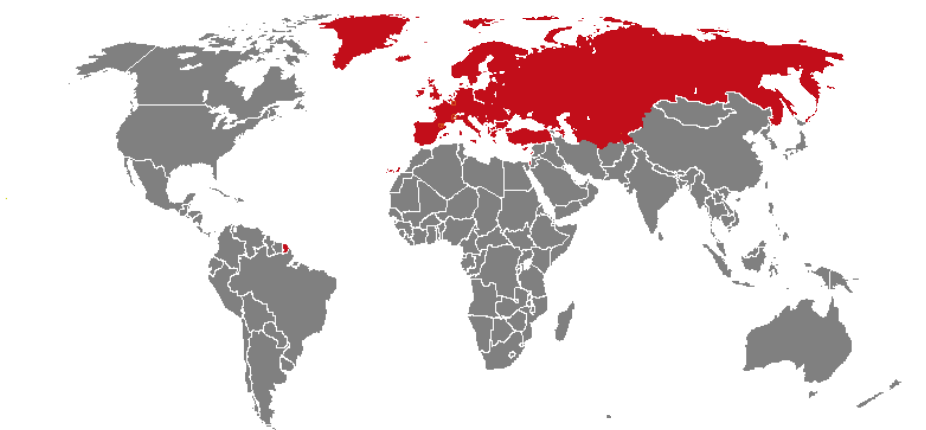

Europe

NAME OF MEMBER	DATE OF MEMBERSHIP
Albania	1992-08-31
Andorra	1998-09-03
Armenia	1992-06-30
Austria	1953-01-21
Azerbaijan	1992-06-17
Belarus	1993-12-16
Belgium	1952-12-11
Bosnia and Herzegovina	2008-07-04
Bulgaria	1973-08-01
Croatia	1993-07-01
Cyprus	1967-08-31
Czech Republic	1993-01-01
Denmark	1951-10-19
Estonia	1992-06-18
European Union**	
Finland	1961-01-27
France	1952-10-06
Georgia	1993-10-26
Germany	1952-11-04
Greece	1951-12-10
Hungary	1968-09-16
Iceland	1971-02-15
Ireland	1952-09-23
Israel	1958-05-23
Italy	1952-11-20
Kazakhstan	1992-06-30
Kyrgyzstan	2000-02-10
Kosovo	2017-01-25
Latvia	1992-06-22
Lithuania	1992-06-18